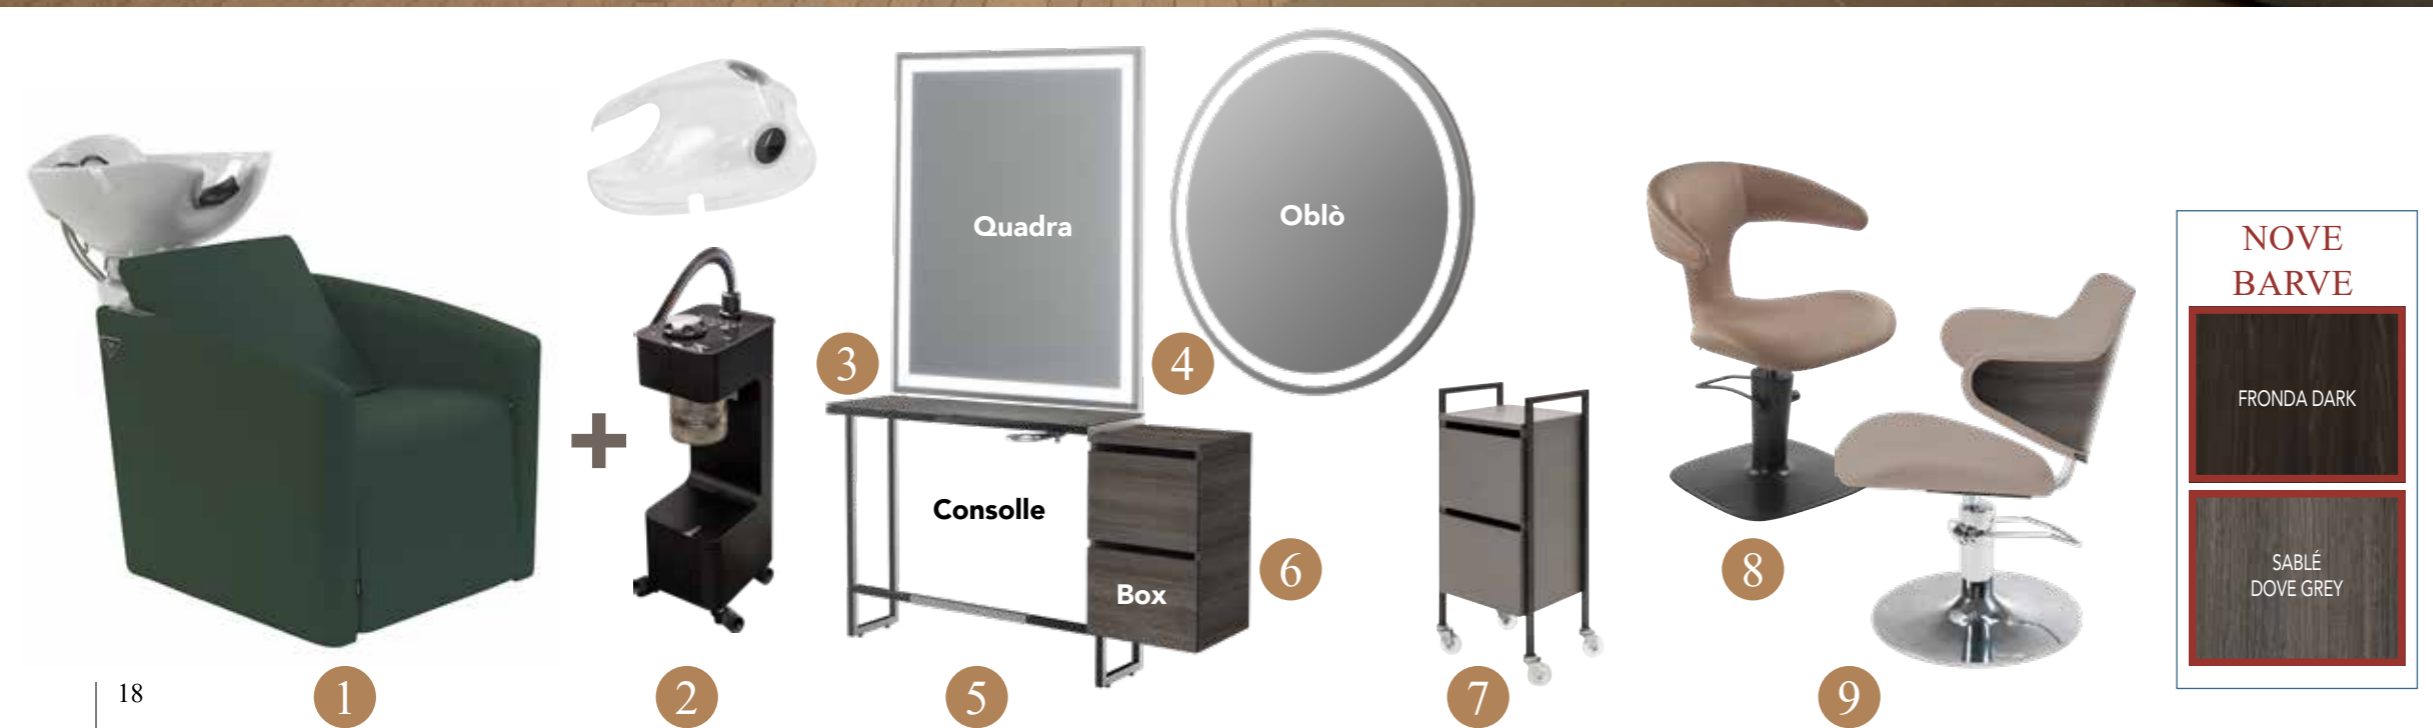

NOVE
BARVE

FRONDA DARK

SABLÉ
DOVE GREY